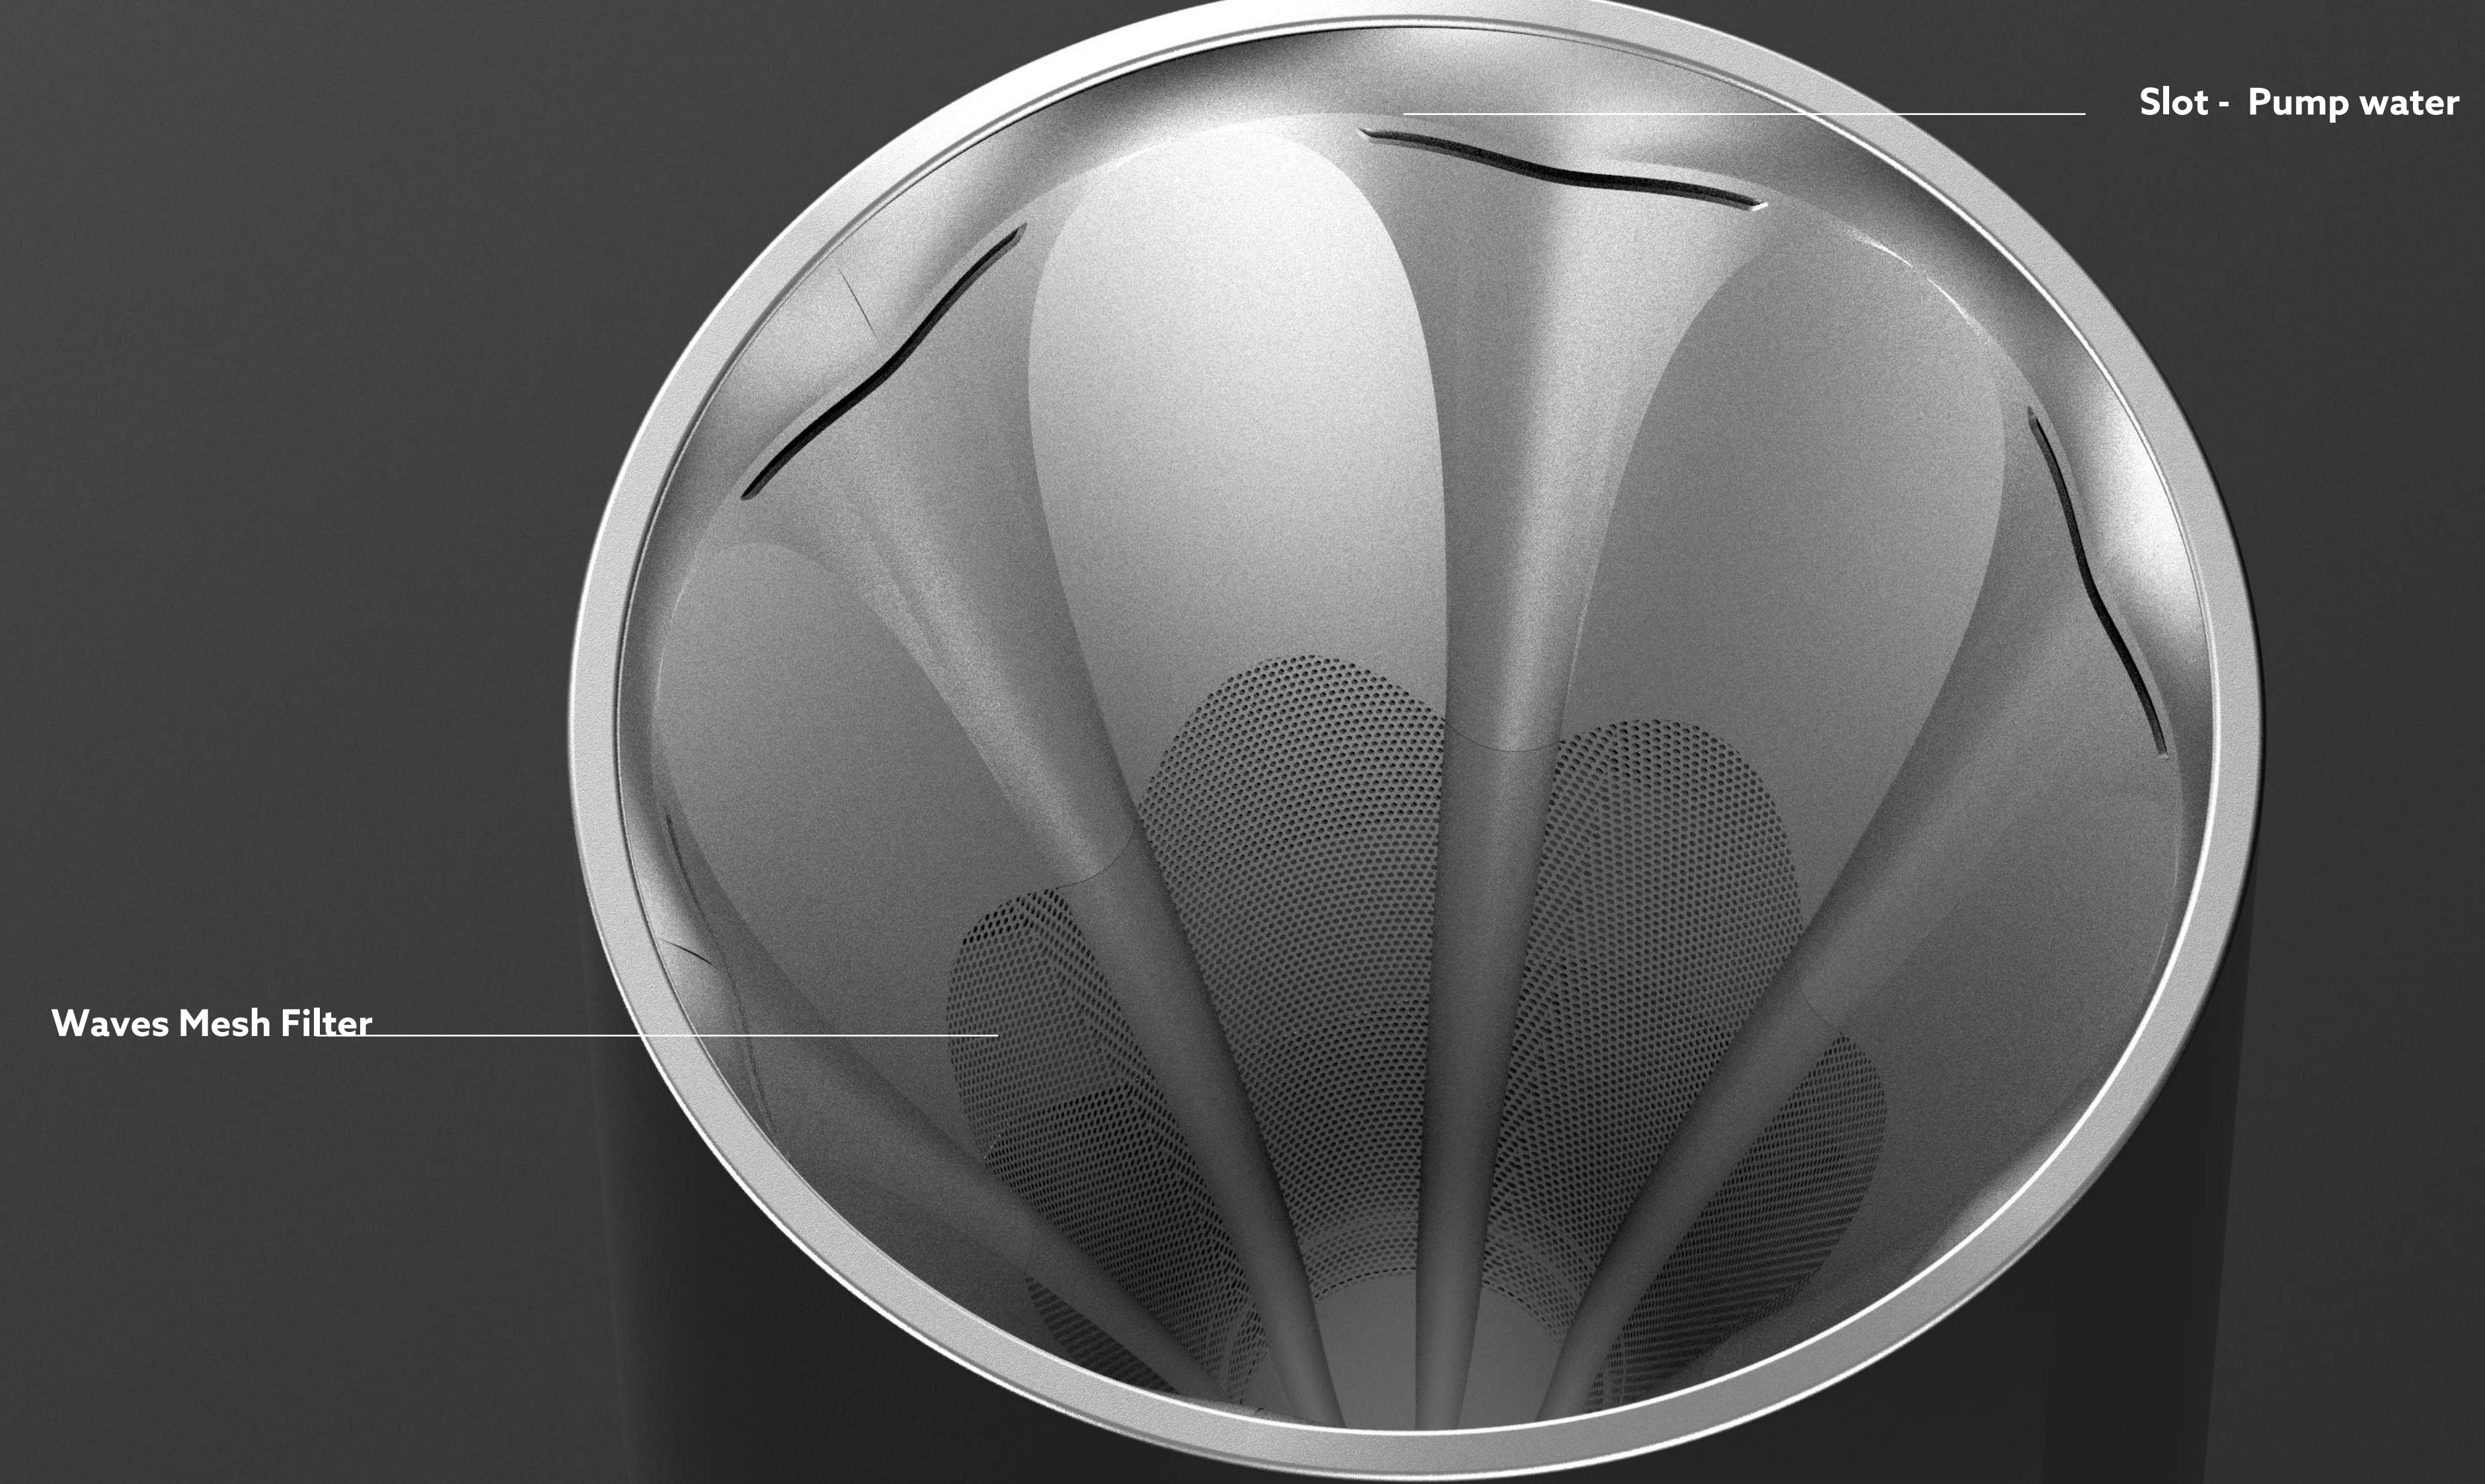

Coffee Brewer

Coffee Grinder

Cup

Coffee Brewer

Coffee Grinder

Filter and tube in one piece

Detail

Flat - Not rotate on the table

Glass - See through

Glass - See through

Texture Option 1

Heating plate

Able to open
To adjust wire's length

Rubber - lift up

Rotate to attach

Funnel