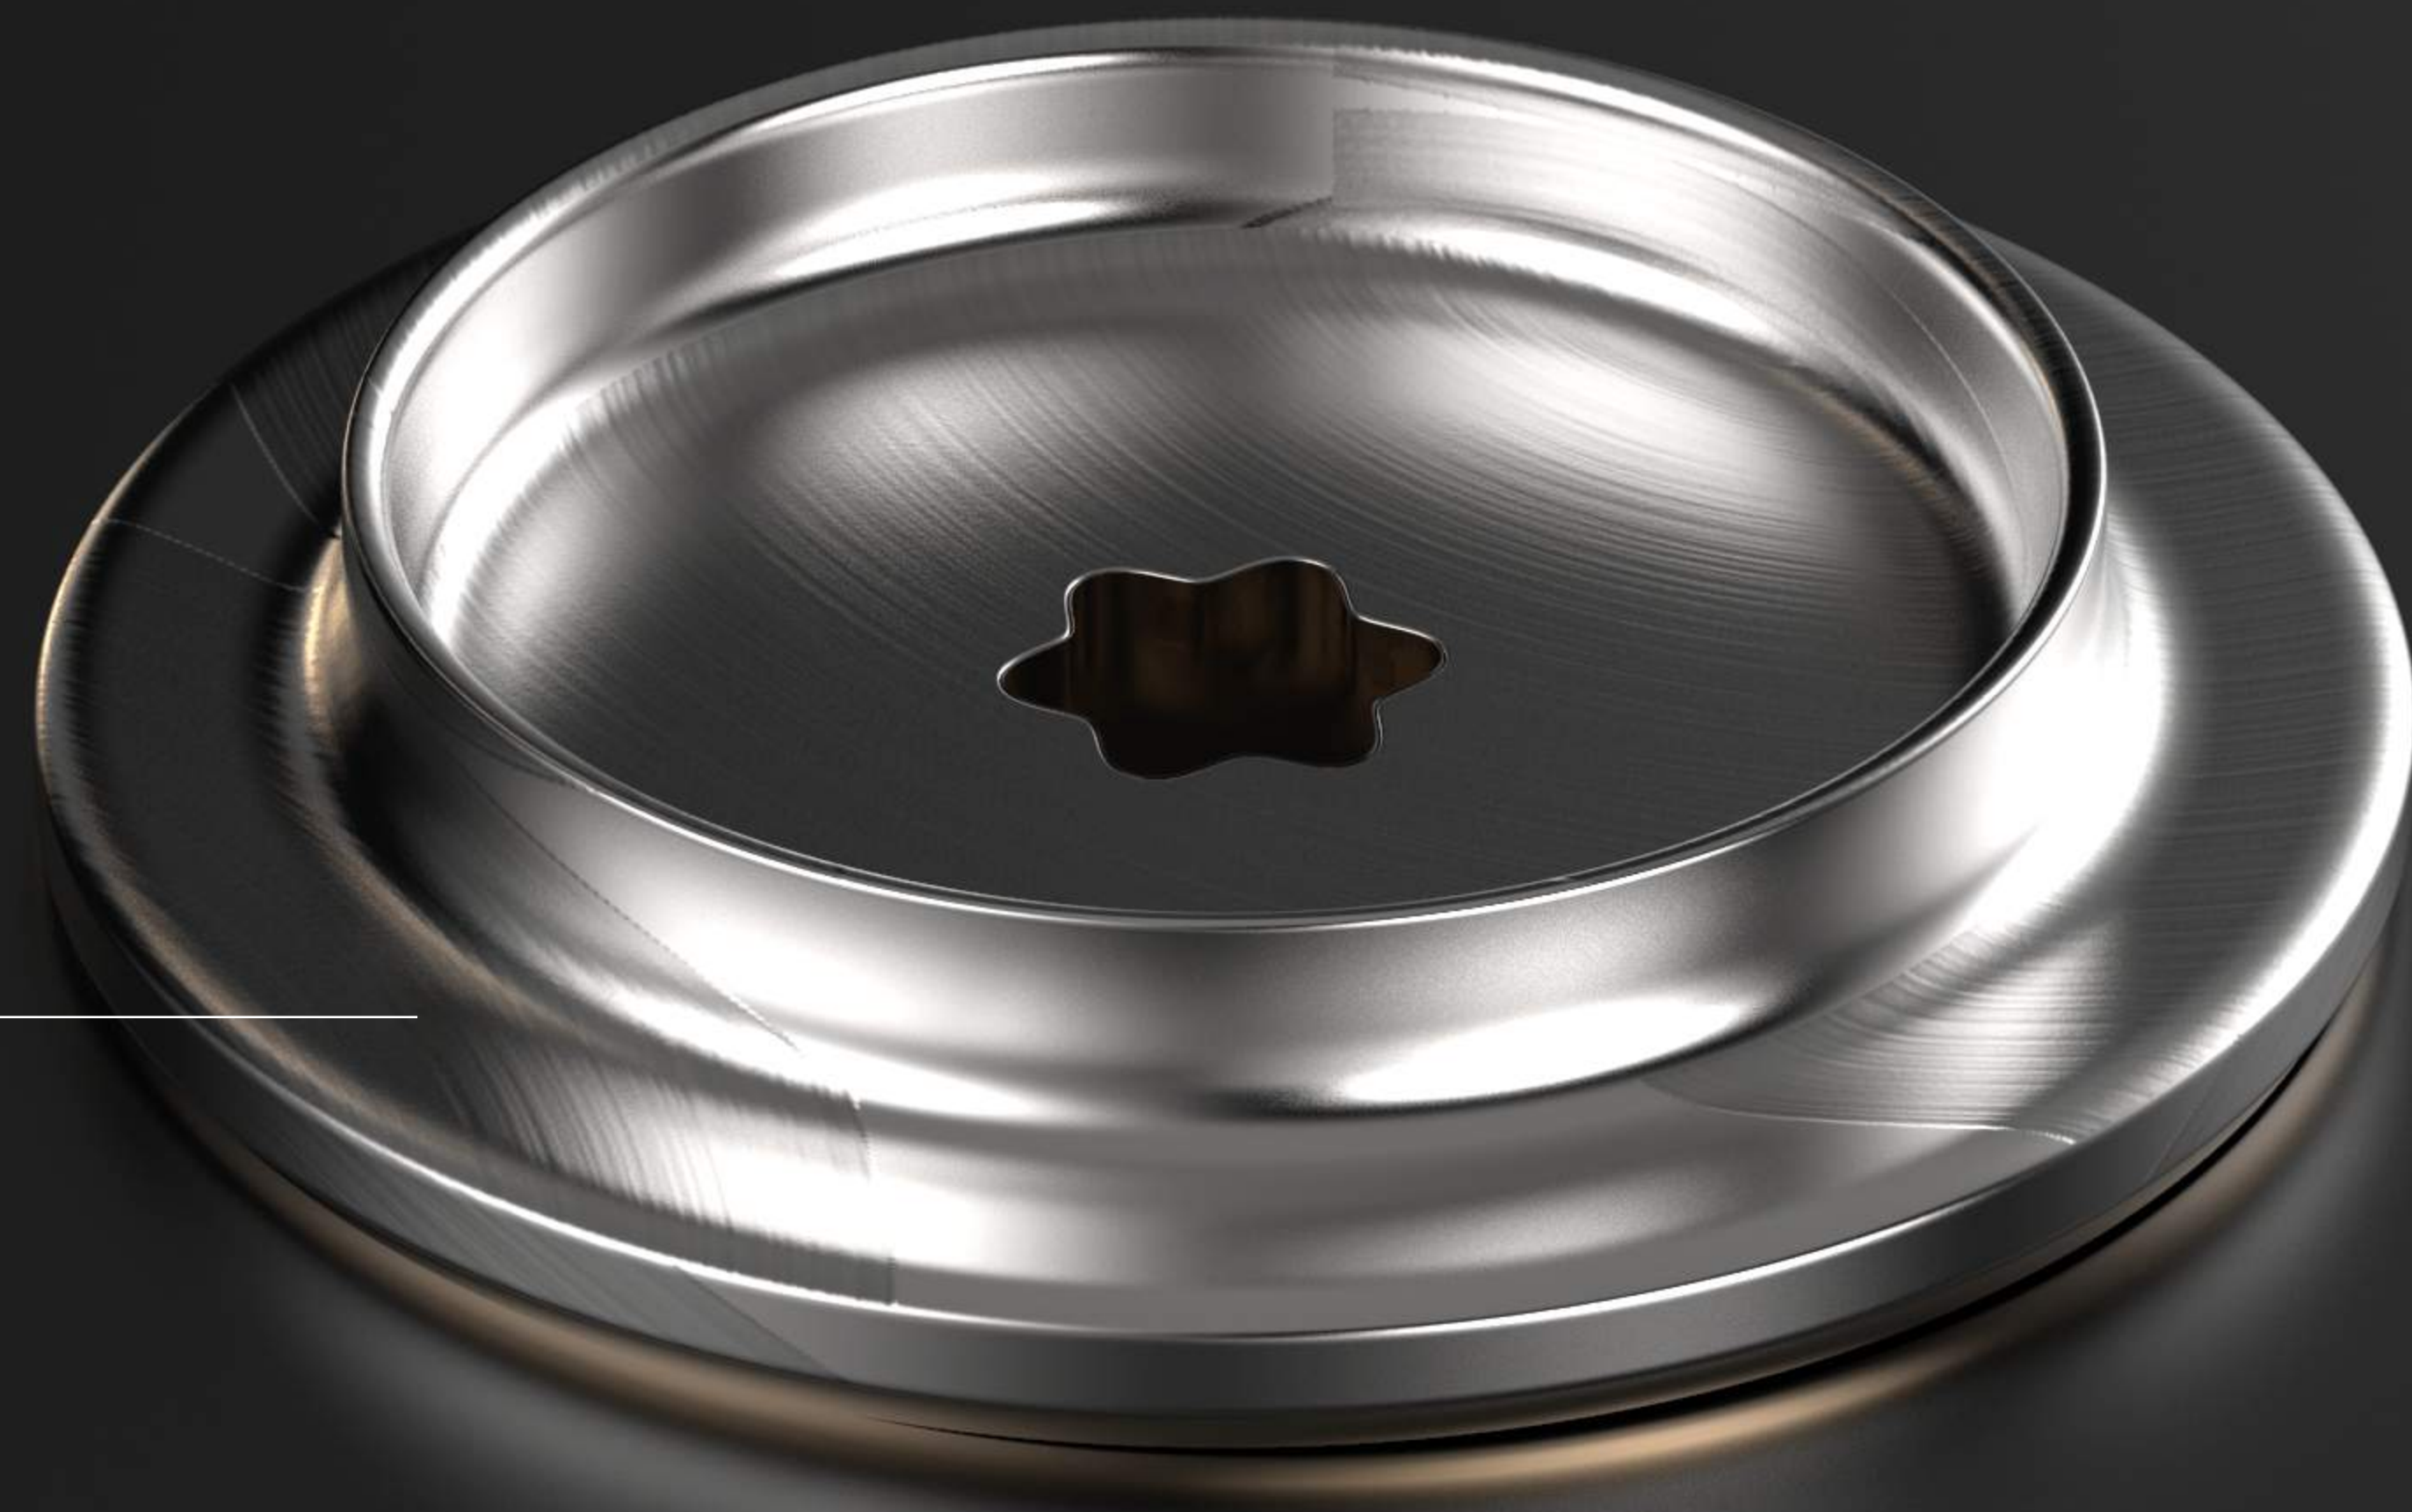

Take away the cap