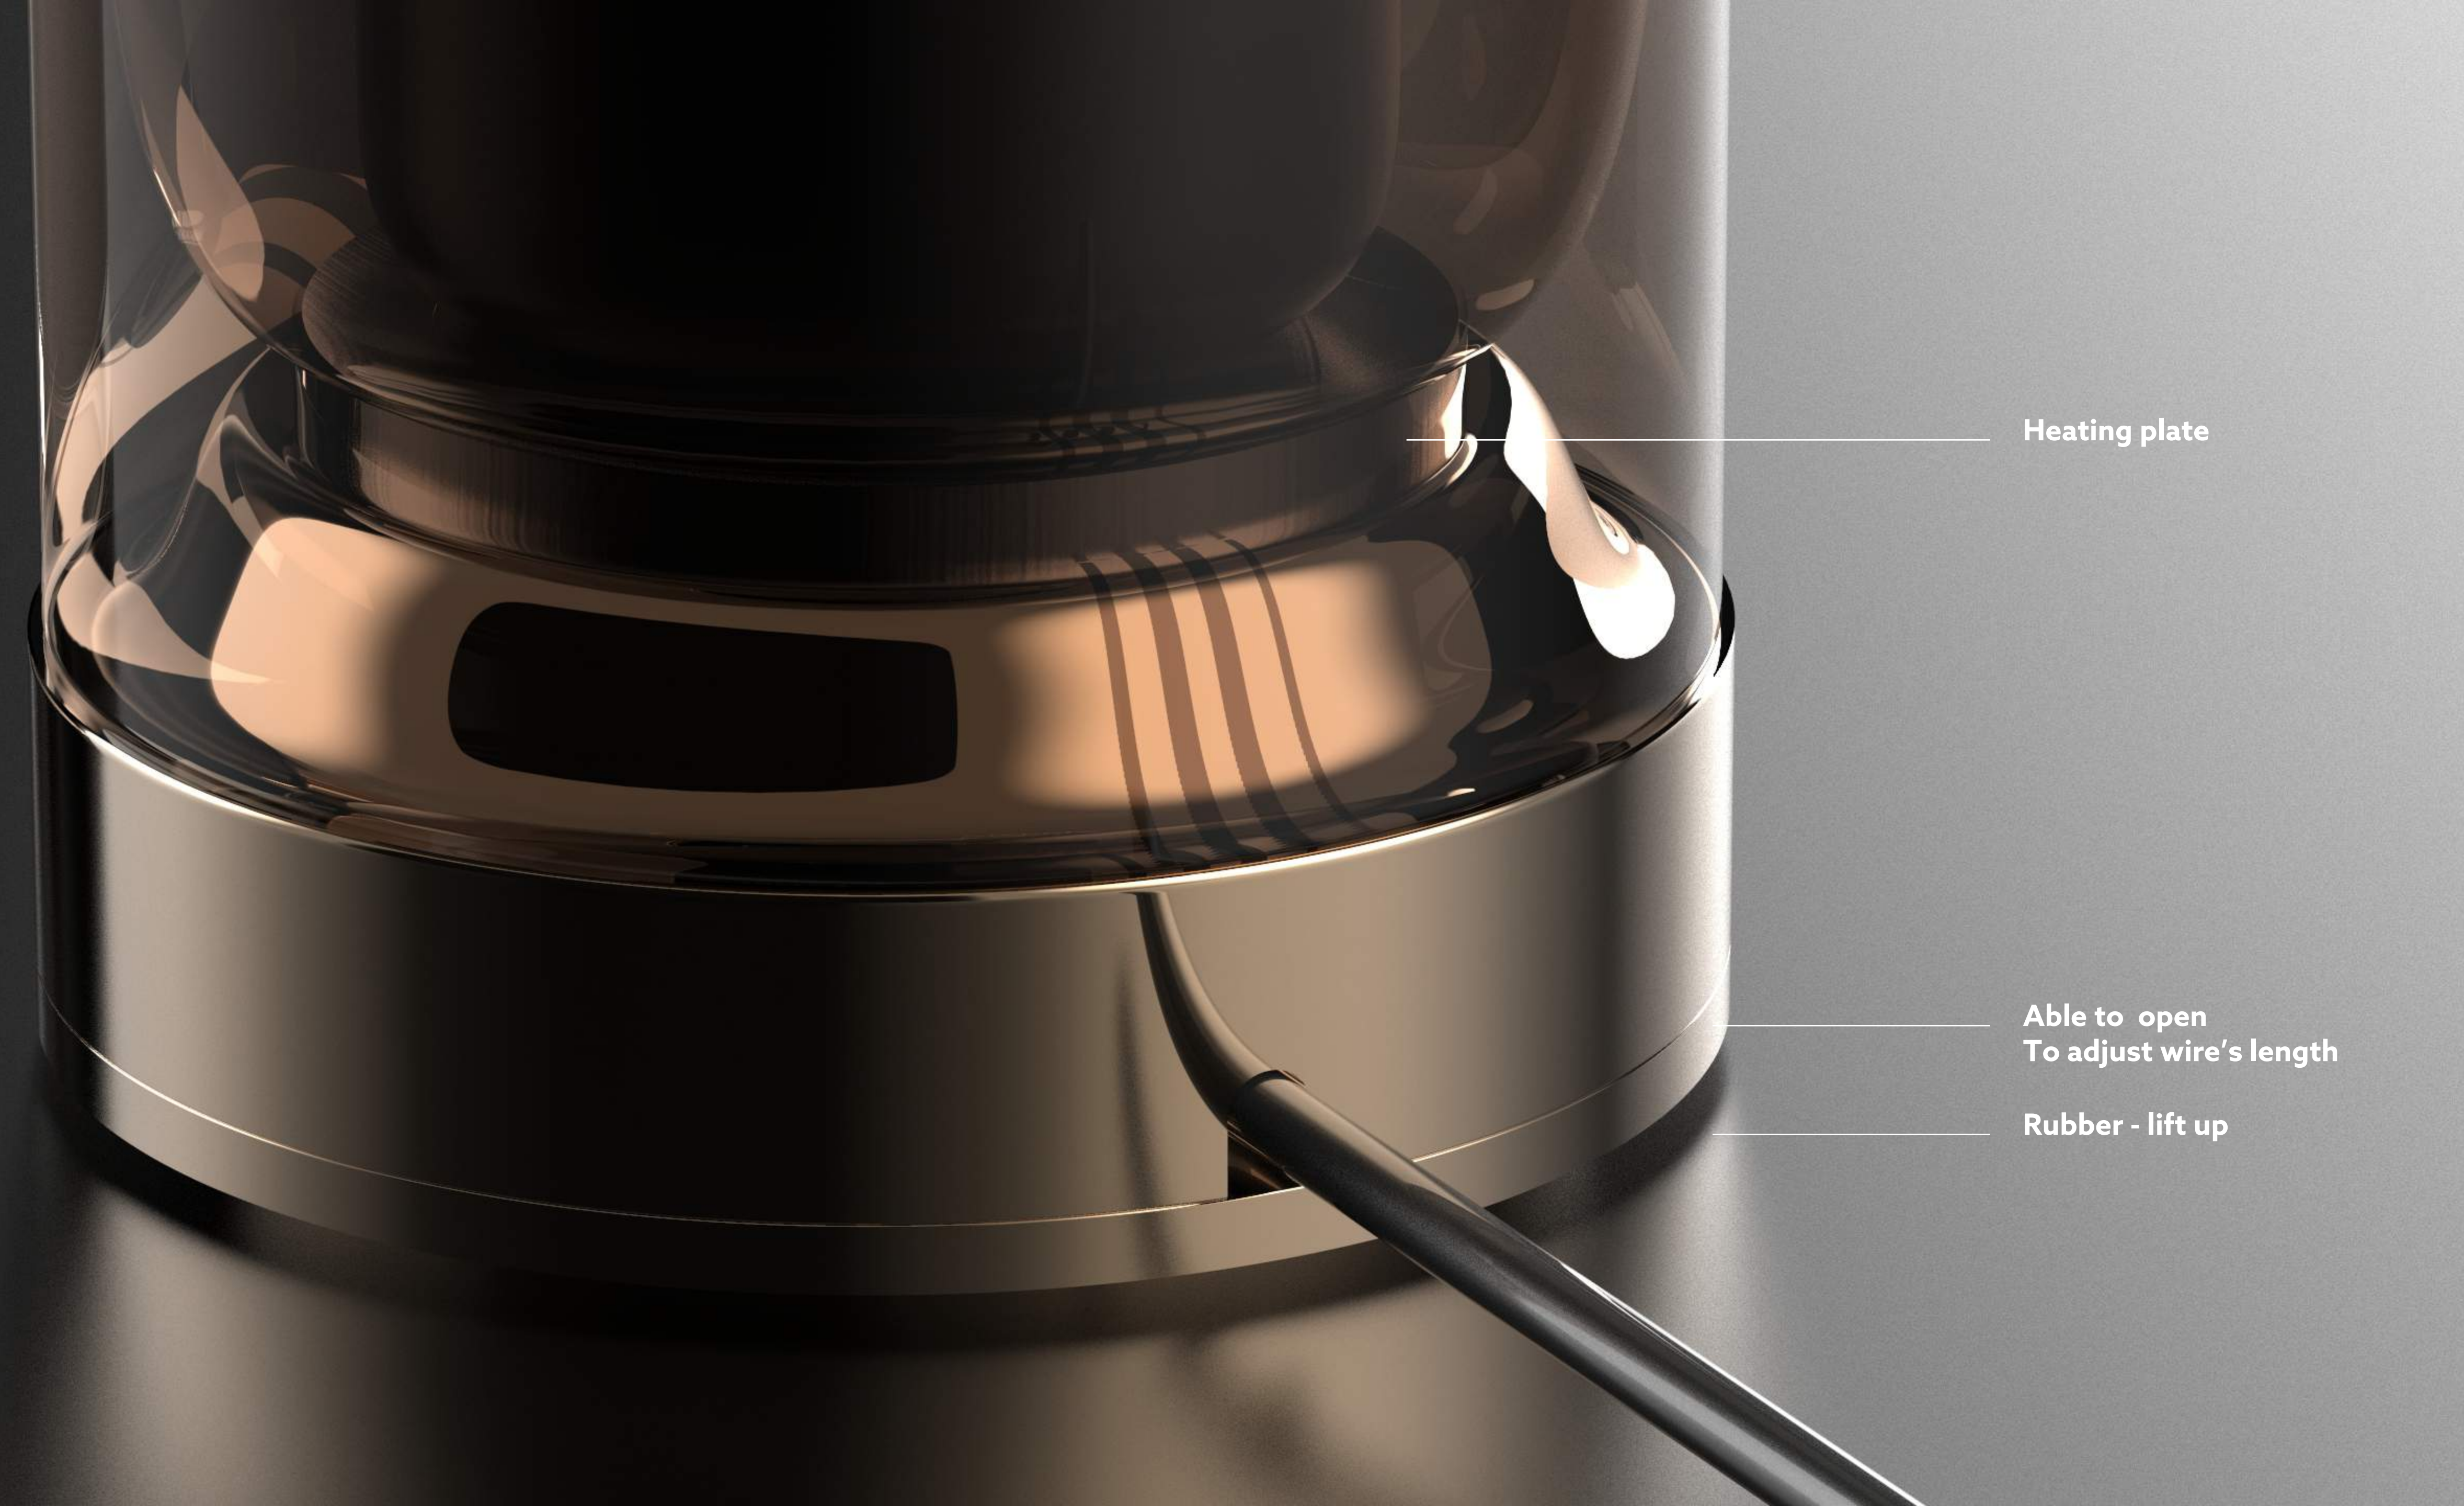

Coffee Brewer

Coffee Grinder

Cup

Coffee Brewer

Coffee Grinder

Filter and tube in one piece

Detail

Flat - Not rotate on the table

Glass - See through

Glass - See through

Texture Option 1

Heating plate

Able to open
To adjust wire's length

Rubber - lift up

Rotate to attach

Funnel

Pair and Lock

Water Container

Coffee Container

Water Container

Pair and Lock

Take away the cap

Collect Drips

Texture Option 2