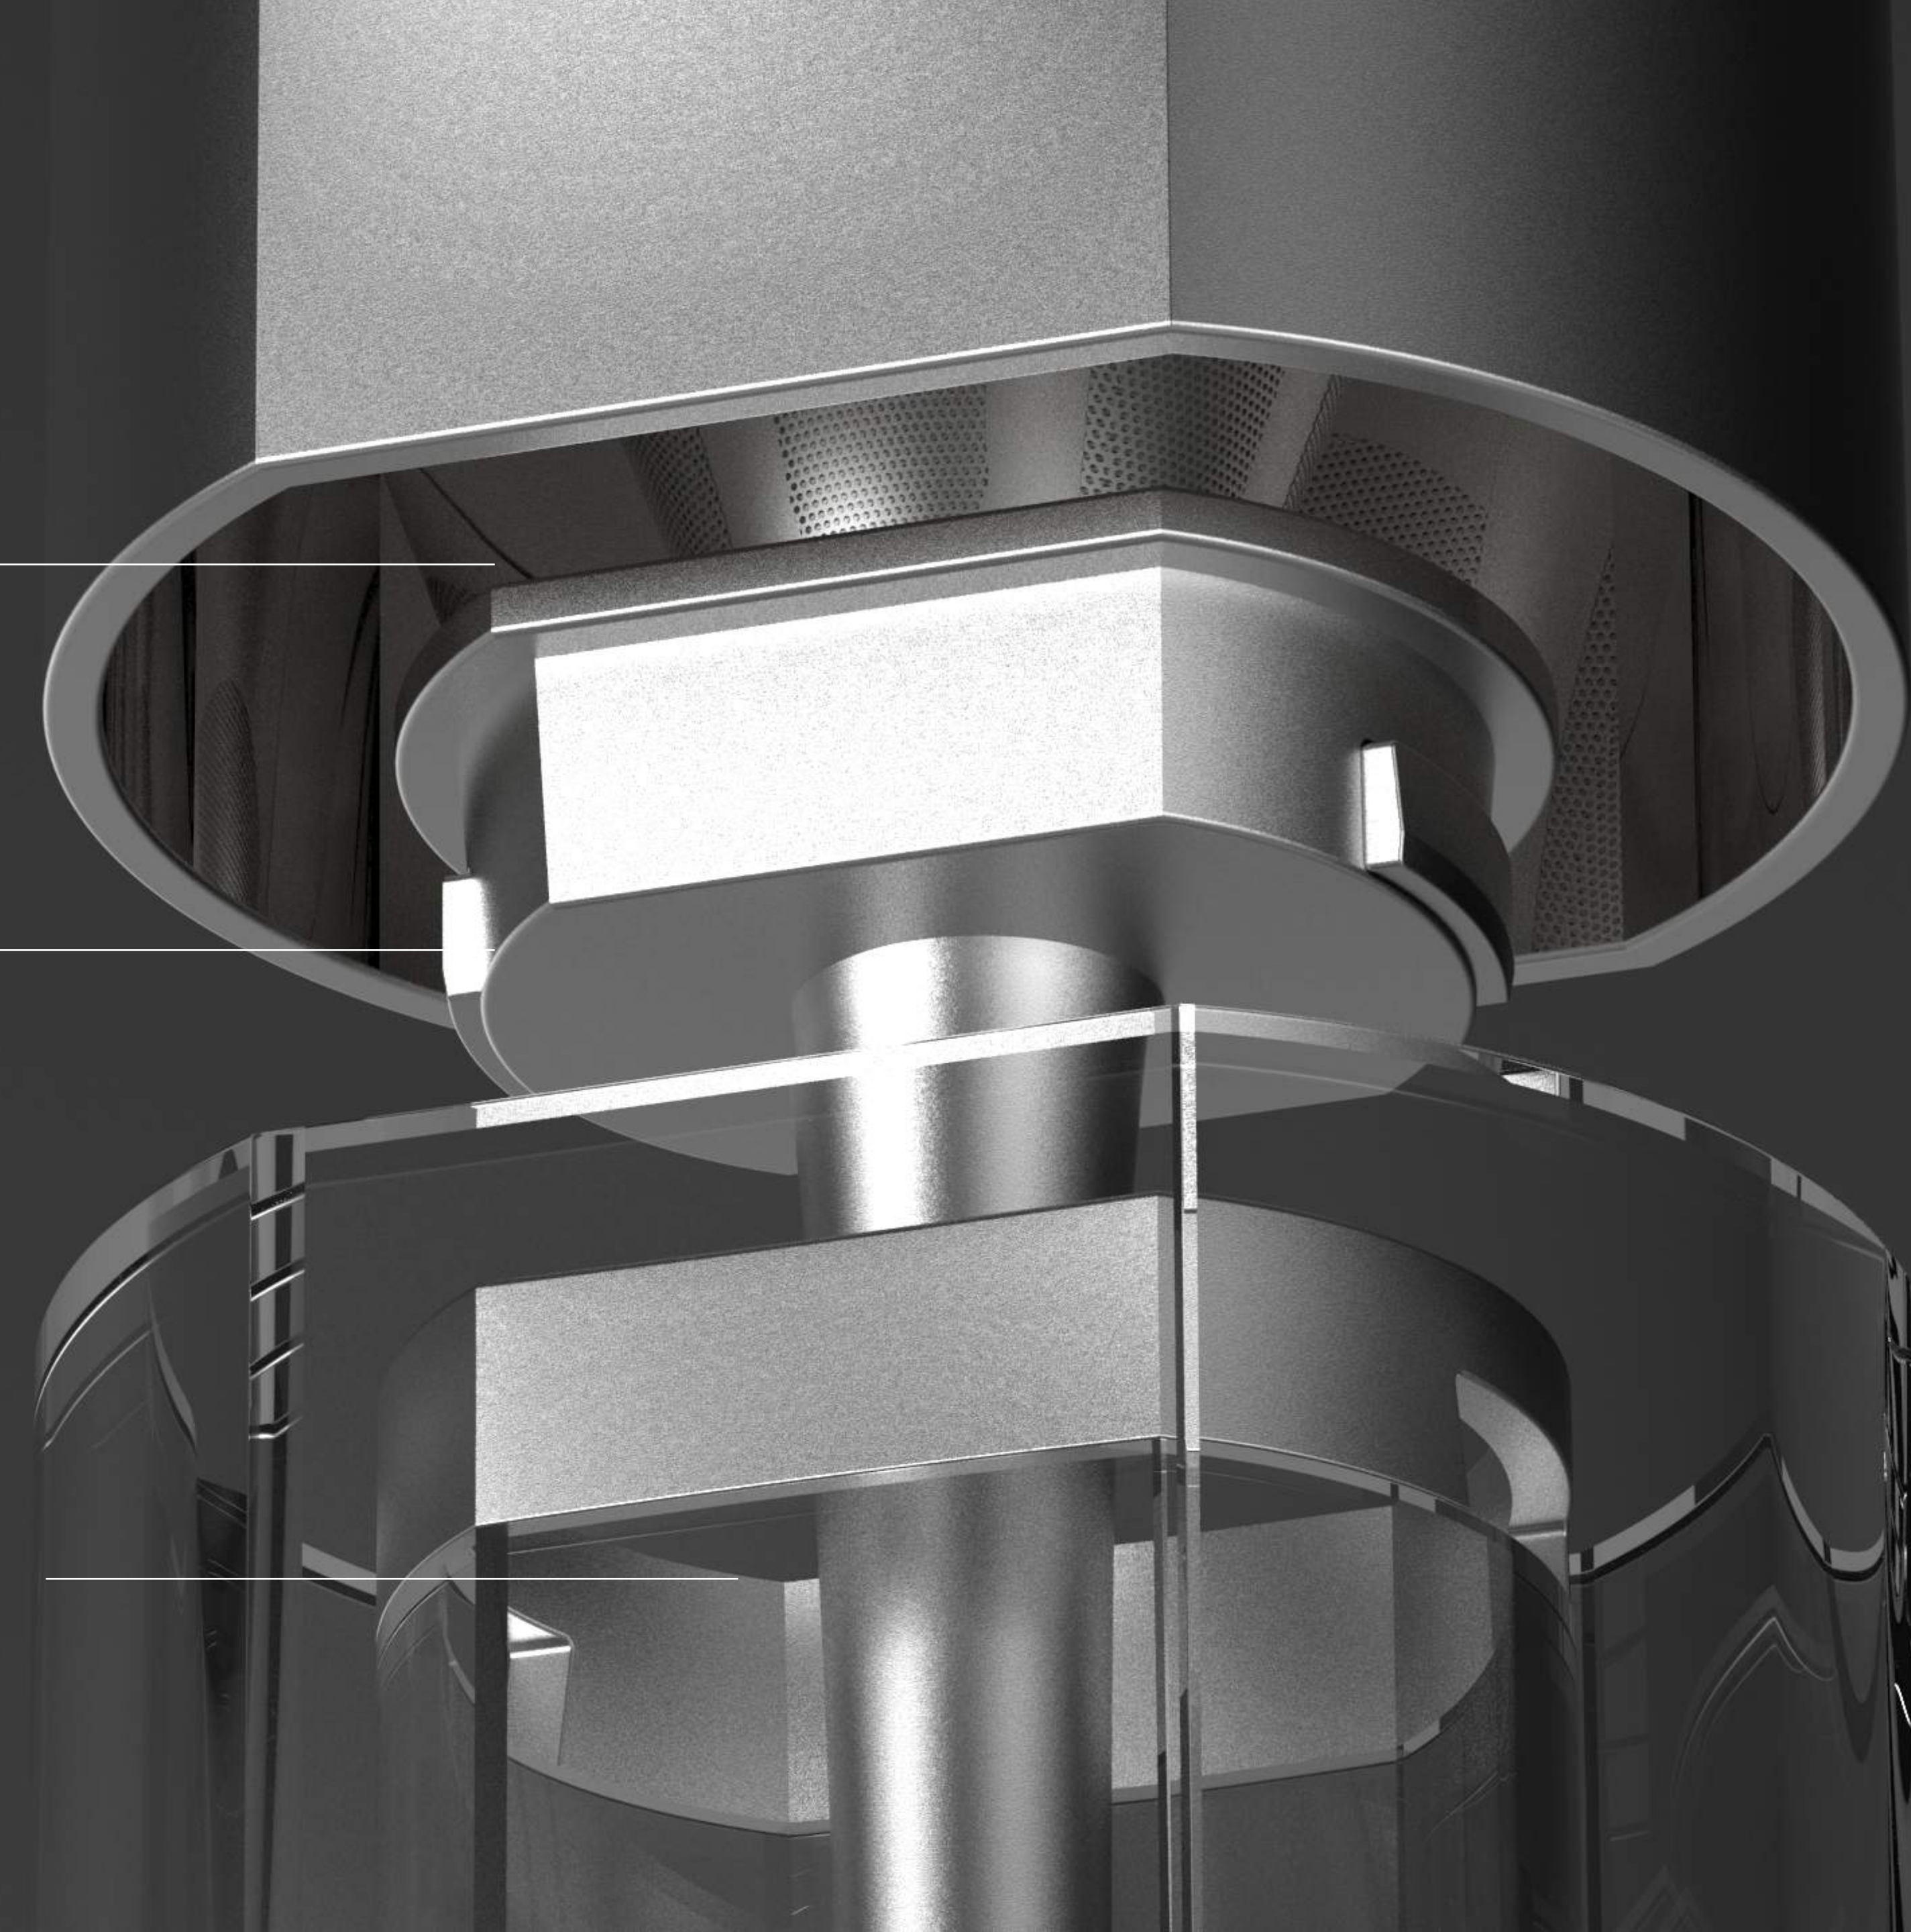

Coffee Brewer

Coffee Grinder

Cup

Coffee Brewer

Coffee Grinder

Filter and tube in one piece

Detail

Flat - Not rotate on the table

Glass - See through

Glass - See through

Texture Option 1

Heating plate

Able to open
To adjust wire's length

Rubber - lift up

Rotate to attach

Funnel

Pair and Lock

Water Container

Coffee Container

Water Container

Pair and Lock

Take away the cap

Collect Drips

Texture Option 2