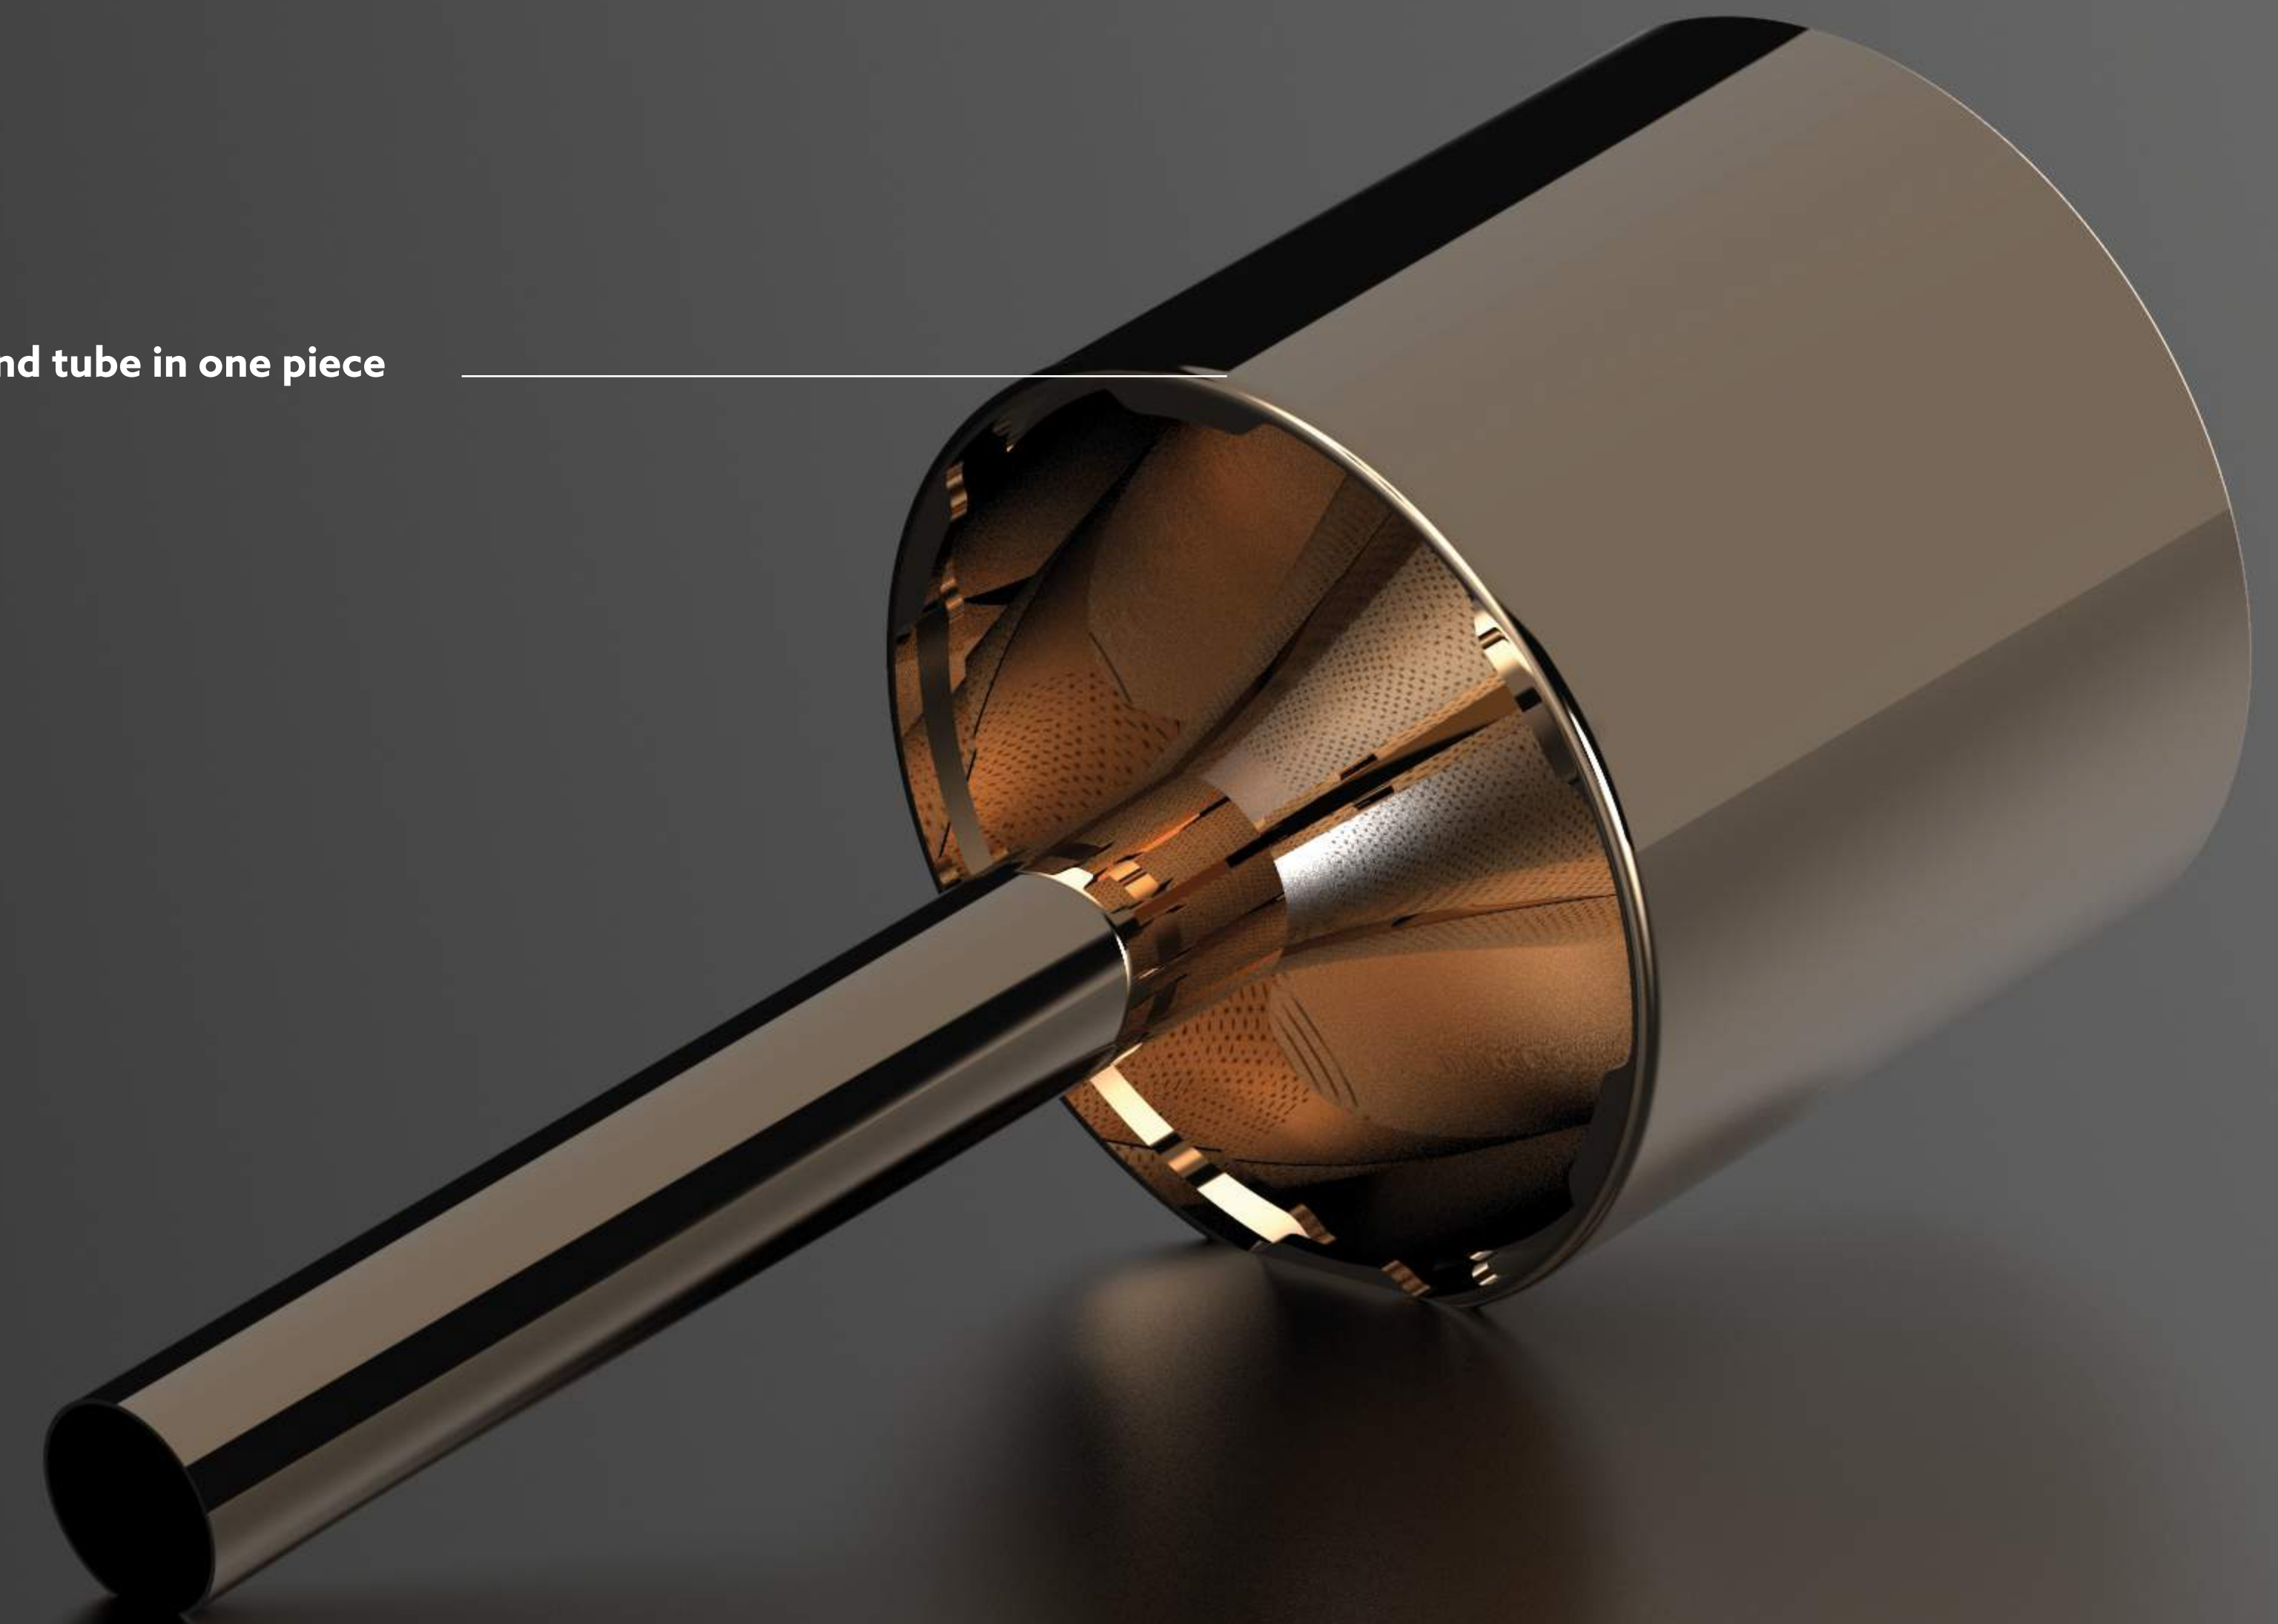

Coffee Brewer

Coffee Grinder

Cup

Coffee Brewer

Coffee Grinder

Filter and tube in one piece

Detail

Flat - Not rotate on the table

Glass - See through

Glass - See through

Texture Option 1

Heating plate

Able to open
To adjust wire's length

Rubber - lift up

Rotate to attach

Funnel